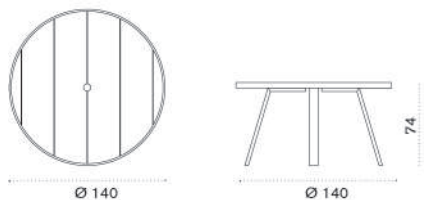

Round dining table Ø140

→ 35 | 6-7 | 1 box 158X158X24H 45 Kg

SWTPTM1D48T5	Pickled teak + alu. sepia black
SWTPTM1D43T5	Pickled teak + alu. warmwhite
SWTPTM1D48T1	Teak + alu. sepia black
SWTPTM1D43T1	Teak + alu. warmwhite
COVER137	Rain cover Ø 148 h74

Pouf Ø40 h38

SWPM11D48T5P52	P. teak + alu. black + chess
SWPM11D48T5A24	P. teak + alu. black + n. grey
SWPM11D48T5P63	P. teak + alu. black + blu ink
SWPM11D48T5P61	P. teak + alu. black + green sardinia
SWPM11D43T5P52	P. teak + alu. warmwhite + chess
SWPM11D43T5A24	P. teak + alu. warmwhite + n. grey
SWPM11D43T5P63	P. teak + alu. warmwhite + blu ink
SWPM11D43T5P61	P. teak + alu. warmwhite + green sardinia
SWPM11D48T1P52	Teak + alu. black + chess
SWPM11D48T1A24	Teak + alu. black + n. grey
SWPM11D48T1P63	Teak + alu. black + blu ink
SWPM11D48T1P61	Teak + alu. black + green sardinia
SWPM11D43T1P52	Teak + alu. warmwhite + chess
SWPM11D43T1A24	Teak + alu. warmwhite + n. grey
SWPM11D43T1P63	Teak + alu. warmwhite + blu ink
SWPM11D43T1P61	Teak + alu. warmwhite + green sardinia

COVER540 Rain cover Ø42 x h39