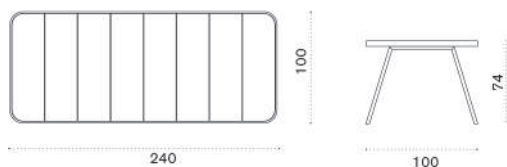

Swing

Rectangular dining table 240x100

→ 48 | 8 | 1 box 122X264X35H 80 Kg

Item	Description
SWTPRM2D48T5	Pickled teak + alu. sepia black
SWTPRM2D43T5	Pickled teak + alu. warmwhite
SWTPRM2D48T1	Teak + alu. sepia black
SWTPRM2D43T1	Teak + alu. warmwhite
COVER614	Rain cover 241 x 101 h75