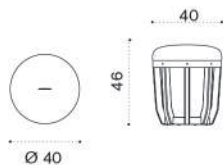

COVER540 Rain cover Ø42 x h39

→ 5 | 1 box 44X45X50H 7,5 Kg

Swing

Design: Patrick Norguet

Pouf Ø40 h46

→ 6,5 | 1 box 44X45X60H 9 Kg

Item	Description
SWPM12D48T5P52	P. teak + alu. black + chess
SWPM12D48T5A24	P. teak + alu. black + n. grey
SWPM12D48T5P63	P. teak + alu. black + blu ink
SWPM12D48T5P61	P. teak + alu. black + green sardinia
SWPM12D43T5P52	P. teak + alu. warmwhite + chess
SWPM12D43T5A24	P. teak + alu. warmwhite + n. grey
SWPM12D43T5P63	P. teak + alu. warmwhite + blu ink
SWPM12D43T5P61	P. teak + alu. warmwhite + green sardinia
SWPM12D48T1P52	Teak + alu. black + chess
SWPM12D48T1A24	Teak + alu. black + n. grey
SWPM12D48T1P63	Teak + alu. black + blu ink
SWPM12D48T1P61	Teak + alu. black + green sardinia
SWPM12D43T1P52	Teak + alu. warmwhite + chess
SWPM12D43T1A24	Teak + alu. warmwhite + n. grey
SWPM12D43T1P63	Teak + alu. warmwhite + blu ink
SWPM12D43T1P61	Teak + alu. warmwhite + green sardinia