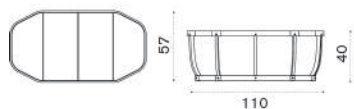

→ 20 | 1 box 68X120X51H 25 Kg

● SWTCRH1D48T5	Pickled teak + alu. sepia black
● SWTCRH1D43T5	Pickled teak + alu. warmwhite
● SWTCRH1D48T1	Teak + alu. sepia black
● SWTCRH1D43T1	Teak + alu. warmwhite
● COVER145	Rain cover 111 x 58 h39