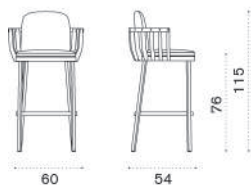

Large coffee table 110x57

→ 20 | 1 box 68X120X51H 25 Kg

● SWTCRH1D48T5	Pickled teak + alu. sepia black
● SWTCRH1D43T5	Pickled teak + alu. warmwhite
● SWTCRH1D48T1	Teak + alu. sepia black
● SWTCRH1D43T1	Teak + alu. warmwhite
● COVER145	Rain cover 111 x 58 h39

Swing

Design: Patrick Norguet

Club armchair

Item	Description
 SWPCD48T5	Pickled teak + alu. sepia black
 SWPCD43T5	Pickled teak + alu. warmwhite
 SWPCDRT5	Pickled teak + alu. warmred
 SWPCD38T5	Pickled teak + alu. green
<hr/>	
 SWPCD48T1	Teak + alu. sepia black
 SWPCD43T1	Teak + alu. warmwhite
 SWPCDRT1	Teak + alu. warmred
 SWPCD38T1	Teak + alu. green
<hr/>	
 SWCUPCAW24	Cushion, (seat+back) nature grey
 SWCUPCPP6325	Cushion, (seat+back) hut small avio
 COVER511	Rain cover 77 x 72 h61

 → 14 |  1 box 80X77X73H 18,5 Kg

Barstool

 SWSGD48T5	Pickled teak + alu. sepia black
 SWSGD43T5	Pickled teak + alu. warmwhite
<hr/>	
 SWSGD48T1	Teak + alu. sepia black
 SWSGD43T1	Teak + alu. warmwhite
<hr/>	
 SWCUPDAW24	Cushion, (seat+back) nature grey
 SWCUPDPP52	Cushion, (seat+back) chess
 COVER512	Rain cover 63 x 55 h102