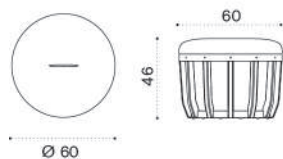

Swing

Pouf Ø60 h46

→ 13,5 | 1 box 65X65X60H 19 Kg

Item	Description
SWPM22D48T5P52	P. teak + alu. black + chess
SWPM22D48T5A24	P. teak + alu. black + n. grey
SWPM22D48T5P63	P. teak + alu. black + blu ink
SWPM22D48T5P61	P. teak + alu. black + green sardinia
SWPM22D43T5P52	P. teak + alu. warmwhite + chess
SWPM22D43T5A24	P. teak + alu. warmwhite + n. grey
SWPM22D43T5P63	P. teak + alu. warmwhite + blu ink
SWPM22D43T5P61	P. teak + alu. warmwhite + green sardinia
SWPM22D48T1P52	Teak + alu. black + chess
SWPM22D48T1A24	Teak + alu. black + n. grey
SWPM22D48T1P63	Teak + alu. black + blu ink
SWPM22D48T1P61	Teak + alu. black + green sardinia
SWPM22D43T1P52	Teak + alu. warmwhite + chess
SWPM22D43T1A24	Teak + alu. warmwhite + n. grey
SWPM22D43T1P63	Teak + alu. warmwhite + blu ink
SWPM22D43T1P61	Teak + alu. warmwhite + green sardinia

COVER542 Rain cover Ø62 x h47

Pouf Ø140 h38