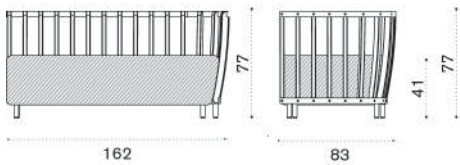

→ 45 1 box 171X95X72H 67,4 Kg

SWDMFSD48T5	Pickled teak + alu. sepia black
SWDMFSD43T5	Pickled teak + alu. warmwhite
SWDMFSD48T1	Teak + alu. sepia black
SWDMFSD43T1	Teak + alu. warmwhite
SWCUDMFSAW24	Cushion, (seat+3 back) nature grey
SWCUDMFSPP638	Cushion, (seat+3 back) hut small green
COVER319	Rain cover 164 x 85 h77

Daybed - Right