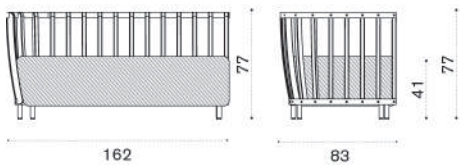

→ 45 1 box 171X95X72H 67,4 Kg

SWDMFDD48T5	Pickled teak + alu. sepia black
SWDMFDD43T5	Pickled teak + alu. warmwhite
SWDMFDD48T1	Teak + alu. sepia black
SWDMFDD43T1	Teak + alu. warmwhite
SWCUDMFDAW24	Cushion, (seat+3 back) nature grey
SWCUDMFDPP638	Cushion, (seat+3 back) hut small green
COVER318	Rain cover 164 x 85 h77

Backend module - Left