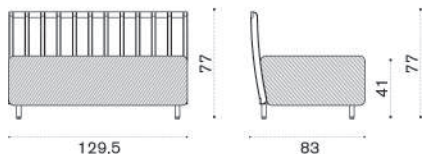

→ 35 | 1 box 96X137X72H 52,6 Kg

● SWDMCD48T5	Pickled teak + alu. sepia black
● SWDMCD43T5	Pickled teak + alu. warmwhite
● SWDMCD48T1	Teak + alu. sepia black
● SWDMCD43T1	Teak + alu. warmwhite
● SWCUDMCAW24	Cushion, (seat+2 back) nature grey
● SWCUDMCPP638	Cushion, (seat+2 back) hut small green
● COVER316	Rain cover 132 x 85 h77