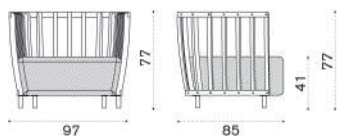

Velum White Stone

Rain cover

Ethi-Care

Swing

2 seater sofa

→ 43 | 1 box 175X92X73H 64,1 Kg

Item	Description
● SWD2D48T5	Pickled teak + alu. sepia black
● SWD2D43T5	Pickled teak + alu. warmwhite
● SWD2D48T1	Natural teak + alu. sepia black
● SWD2D43T1	Natural teak + alu. warmwhite
● SWCUD2AW24	Cushion, (seat+2 back) nature grey
● SWCUD2PP638	Cushion, (seat+2 back) hut small green
● COVER141	Rain cover 167 x 86 h76

XL sofa

→ 59 | 1 box 240X87X73H 87,5 Kg

● SWD3D48T5	Pickled teak + alu. sepia black
● SWD3D43T5	Pickled teak + alu. warmwhite
● SWD3D48T1	Teak + alu. sepia black
● SWD3D43T1	Teak + alu. warmwhite
● SWCUD3AW24	Cushion, (seat+3 back) nature grey
● SWCUD3PP638	Cushion, (seat+3 back) hut small green
● COVER142	Rain cover 236 x 86 h76

Lounge armchair

→ 29 | 1 box 106X87X72H 42,1 Kg

● SWPLD48T5	Pickled teak + alu. sepia black
● SWPLD43T5	Pickled teak + alu. warmwhite
● SWPLD48T1	Teak + alu. sepia black
● SWPLD43T1	Teak + alu. warmwhite
● SWCUP LAW24	Cushion, (seat+back) nature grey
● SWCUP LPP638	Cushion, (seat+back) hut small green
● COVER143	Rain cover 98 x 86 h76