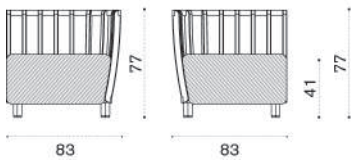

Lounge armchair

→ 29 | 1 box 106X87X72H 42,1 Kg

● SWPLD48T5	Pickled teak + alu. sepia black
● SWPLD43T5	Pickled teak + alu. warmwhite
● SWPLD48T1	Teak + alu. sepia black
● SWPLD43T1	Teak + alu. warmwhite
● SWCUP LAW24	Cushion, (seat+back) nature grey
● SWCUP LPP638	Cushion, (seat+back) hut small green
● COVER143	Rain cover 98 x 86 h76

XL central module

→ 35 | 1 box 96X137X72H 52,6 Kg

● SWDMCD48T5	Pickled teak + alu. sepia black
● SWDMCD43T5	Pickled teak + alu. warmwhite
● SWDMCD48T1	Teak + alu. sepia black
● SWDMCD43T1	Teak + alu. warmwhite
● SWCUDMCAW24	Cushion, (seat+2 back) nature grey
● SWCUDMCPP638	Cushion, (seat+2 back) hut small green
● COVER316	Rain cover 132 x 85 h77

Swing

Design: Patrick Norguet

Corner module

→ 30 1 box 94X95X75H 43,6 Kg

Item	Description
SWDMAUD48T5	Pickled teak + alu. sepia black
SWDMAUD43T5	Pickled teak + alu. warmwhite
SWDMAUD48T1	Teak + alu. sepia black
SWDMAUD43T1	Teak + alu. warmwhite
SWCUDMAUAW24	Cushion, (seat+2 back) nature grey
SWCUDMAUPP638	Cushion, (seat+2 back) hut small green
COVER317	Rain cover 85 x 85 h77