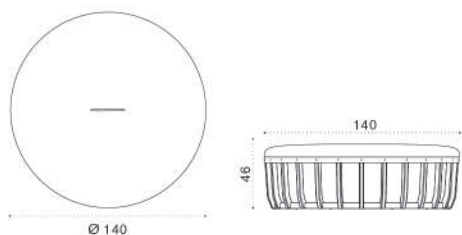

Swing

Design: Patrick Norguet

Pouf Ø140 h46

Item	Description
SWPM32D48T5P52	P. teak + alu. black + chess
SWPM32D48T5A24	P. teak + alu. black + n. grey
SWPM32D48T5P63	P. teak + alu. black + blu ink
SWPM32D48T5P61	P. teak + alu. black + green sardinia
SWPM32D43T5P52	P. teak + alu. warmwhite + chess
SWPM32D43T5A24	P. teak + alu. warmwhite + n. grey
SWPM32D43T5P63	P. teak + alu. warmwhite + blu ink
SWPM32D43T5P61	P. teak + alu. warmwhite + green sardinia
SWPM32D48T1P52	Teak + alu. black + chess
SWPM32D48T1A24	Teak + alu. black + n. grey
SWPM32D48T1P63	Teak + alu. black + blu ink
SWPM32D48T1P61	Teak + alu. black + green sardinia
SWPM32D43T1P52	Teak + alu. warmwhite + chess
SWPM32D43T1A24	Teak + alu. warmwhite + n. grey
SWPM32D43T1P63	Teak + alu. warmwhite + blu ink
SWPM32D43T1P61	Teak + alu. warmwhite + green sardinia

COVER535 Rain cover Ø142 x h47

→ 48 | 1 box 147X147X60H 58 Kg

Alcove with curtains

SWALS48T5	Pickled teak + alu. sepia black
SWALS43T5	Pickled teak + alu. warmwhite
SWALS48T1	Teak + alu. sepia black
SWALS43T1	Teak + alu. warmwhite
SWCUALAW24	Mattress with roller + 3 back, nature grey
SWCUSCM1A76	Cushion 45x45cm, red earth