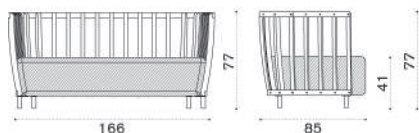

Velum White Stone

Rain cover

Ethi-Care

Swing

2 seater sofa

→ 43 | 1 box 175X92X73H 64,1 Kg

Item	Description
● SWD2D48T5	Pickled teak + alu. sepia black
● SWD2D43T5	Pickled teak + alu. warmwhite
● SWD2D48T1	Natural teak + alu. sepia black
● SWD2D43T1	Natural teak + alu. warmwhite
● SWCUD2AW24	Cushion, (seat+2 back) nature grey
● SWCUD2PP638	Cushion, (seat+2 back) hut small green
● COVER141	Rain cover 167 x 86 h76

XL sofa

→ 59 | 1 box 240X87X73H 87,5 Kg

● SWD3D48T5	Pickled teak + alu. sepia black
● SWD3D43T5	Pickled teak + alu. warmwhite
● SWD3D48T1	Teak + alu. sepia black
● SWD3D43T1	Teak + alu. warmwhite
● SWCUD3AW24	Cushion, (seat+3 back) nature grey
● SWCUD3PP638	Cushion, (seat+3 back) hut small green
● COVER142	Rain cover 236 x 86 h76

Lounge armchair

→ 29 | 1 box 106X87X72H 42,1 Kg

● SWPLD48T5	Pickled teak + alu. sepia black
● SWPLD43T5	Pickled teak + alu. warmwhite
● SWPLD48T1	Teak + alu. sepia black
● SWPLD43T1	Teak + alu. warmwhite
● SWCUP LAW24	Cushion, (seat+back) nature grey
● SWCUP LPP638	Cushion, (seat+back) hut small green
● COVER143	Rain cover 98 x 86 h76