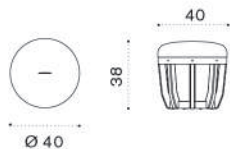

→ 5 | 1 box 44X45X50H 7,5 Kg