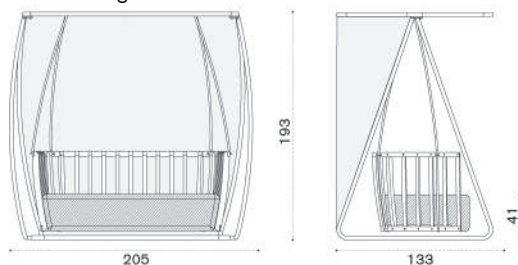

Daybed - Right

→ 39 1 box 171X95X72H 60,1 Kg

SWDMDDD48T5	Pickled teak + alu. sepia black
SWDMDDD43T5	Pickled teak + alu. warmwhite
SWDMDDD48T1	Teak + alu. sepia black
SWDMDDD43T1	Teak + alu. warmwhite
SWCUDMDDAW24	Cushion, (seat+2 back) nature grey
SWCUDMDDPP638	Cushion, (seat+2 back) hut small green
COVER320	Rain cover 164 x 85 h77

Swing

Daybed - Left

→ 39 | 1 box 171X95X72H 60,1 Kg

Item	Description
● SWDMDS48T5	Pickled teak + alu. sepia black
● SWDMDS43T5	Pickled teak + alu. warmwhite
● SWDMDS48T1	Teak + alu. sepia black
● SWDMDS43T1	Teak + alu. warmwhite
● SWCUDMDSAW24	Cushion, (seat+2 back) nature grey
● SWCUDMDSPP638	Cushion, (seat+2 back) hut small green
● COVER321	Rain cover 164 x 85 h77

Porch swing

→ 84 | 2 boxes 1X 175X92X73H 64,1 Kg + 1X 137X194X42H 106 Kg

● SWDOD48T5	Pickled teak + metal sepia black
● SWDOD43T5	Pickled teak + metal warmwhite
● SWDODRT5	Pickled teak + metal warmred
● SWDOD48T1	Teak + metal sepia black
● SWDOD43T1	Teak + metal warmwhite
● SWCUD2AW24	Cushion, (seat+2 back) nature grey
● SWCUD2PP638	Cushion, (seat+2 back) hut small green
● SWTEDOV78	Curtain, white stone
● COVER146	Rain cover 206 x 134 h192