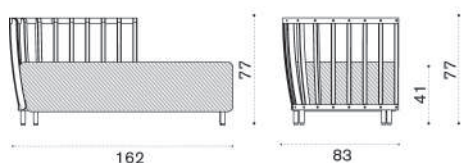

Daybed - Right

→ 39 1 box 171X95X72H 60,1 Kg

SWDMDDD48T5	Pickled teak + alu. sepia black
SWDMDDD43T5	Pickled teak + alu. warmwhite
SWDMDDD48T1	Teak + alu. sepia black
SWDMDDD43T1	Teak + alu. warmwhite
SWCUDMDDAW24	Cushion, (seat+2 back) nature grey
SWCUDMDDPP638	Cushion, (seat+2 back) hut small green
COVER320	Rain cover 164 x 85 h77

Swing

Daybed - Left

→ 39 | 1 box 171X95X72H 60,1 Kg

Item	Description
● SWDMDS48T5	Pickled teak + alu. sepia black
● SWDMDS43T5	Pickled teak + alu. warmwhite
● SWDMDS48T1	Teak + alu. sepia black
● SWDMDS43T1	Teak + alu. warmwhite
● SWCUDMDSAW24	Cushion, (seat+2 back) nature grey
● SWCUDMDSPP638	Cushion, (seat+2 back) hut small green
● COVER321	Rain cover 164 x 85 h77