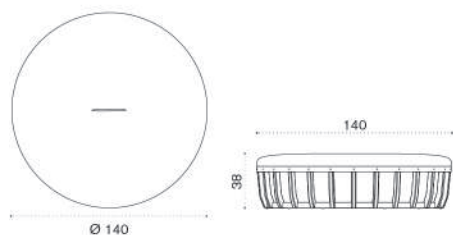

→ 42 | 1 box 147X147X50H 52 Kg

SWPM31D48T5P52	P. teak + alu. black + chess
SWPM31D48T5A24	P. teak + alu. black + n. grey
SWPM31D48T5P63	P. teak + alu. black + blu ink
SWPM31D48T5P61	P. teak + alu. black + green sardinia
SWPM31D43T5P52	P. teak + alu. warmwhite + chess
SWPM31D43T5A24	P. teak + alu. warmwhite + n. grey
SWPM31D43T5P63	P. teak + alu. warmwhite + blu ink
SWPM31D43T5P61	P. teak + alu. warmwhite + green sardinia
SWPM31D48T1P52	Teak + alu. black + chess
SWPM31D48T1A24	Teak + alu. black + n. grey
SWPM31D48T1P63	Teak + alu. black + blu ink
SWPM31D48T1P61	Teak + alu. black + green sardinia
SWPM31D43T1P52	Teak + alu. warmwhite + chess
SWPM31D43T1A24	Teak + alu. warmwhite + n. grey
SWPM31D43T1P63	Teak + alu. warmwhite + blu ink
SWPM31D43T1P61	Teak + alu. warmwhite + green sardinia

COVER543 Rain cover Ø142 x h39