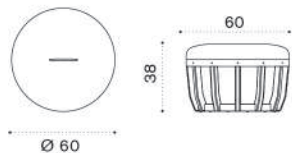

→ 10,5 | 1 box 65X65X50H 15,5 Kg

SWPM21D48T5P52	P. teak + alu. black + chess
SWPM21D48T5A24	P. teak + alu. black + n. grey
SWPM21D48T5P63	P. teak + alu. black + blu ink
SWPM21D48T5P61	P. teak + alu. black + green sardinia
SWPM21D43T5P52	P. teak + alu. warmwhite + chess
SWPM21D43T5A24	P. teak + alu. warmwhite + n. grey
SWPM21D43T5P63	P. teak + alu. warmwhite + blu ink
SWPM21D43T5P61	P. teak + alu. warmwhite + green sardinia
SWPM21D48T1P52	Teak + alu. black + chess
SWPM21D48T1A24	Teak + alu. black + n. grey
SWPM21D48T1P63	Teak + alu. black + blu ink
SWPM21D48T1P61	Teak + alu. black + green sardinia
SWPM21D43T1P52	Teak + alu. warmwhite + chess
SWPM21D43T1A24	Teak + alu. warmwhite + n. grey
SWPM21D43T1P63	Teak + alu. warmwhite + blu ink
SWPM21D43T1P61	Teak + alu. warmwhite + green sardinia

COVER533

Rain cover Ø62 x h39