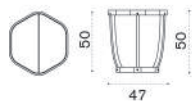

→ 9 | 1 box 60X60X60H 13 Kg

● SWTCQH2D48T5	Pickled teak + alu. sepia black
● SWTCQH2D43T5	Pickled teak + alu. warmwhite
● SWTCQH2DRT5	Pickled teak + alu. warmred
● SWTCQH2D38T5	Pickled teak + alu. green
● SWTCQH2D48T1	Teak + alu. sepia black
● SWTCQH2D43T1	Teak + alu. warmwhite
● SWTCQH2DRT1	Teak + alu. warmred
● SWTCQH2D38T1	Teak + alu. green
● COVER144	Rain cover 48 x 51 h49

Large coffee table 110x57