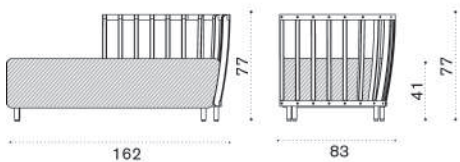

Swing

Design: Patrick Norguet

Corner module

→ 30 1 box 94X95X75H 43,6 Kg

Item	Description
SWDMAUD48T5	Pickled teak + alu. sepia black
SWDMAUD43T5	Pickled teak + alu. warmwhite
SWDMAUD48T1	Teak + alu. sepia black
SWDMAUD43T1	Teak + alu. warmwhite
SWCUDMAUAW24	Cushion, (seat+2 back) nature grey
SWCUDMAUPP638	Cushion, (seat+2 back) hut small green
COVER317	Rain cover 85 x 85 h77

Backend module - Right

→ 45 1 box 171X95X72H 67,4 Kg

SWDMFDD48T5	Pickled teak + alu. sepia black
SWDMFDD43T5	Pickled teak + alu. warmwhite
SWDMFDD48T1	Teak + alu. sepia black
SWDMFDD43T1	Teak + alu. warmwhite
SWCUDMFDAW24	Cushion, (seat+3 back) nature grey
SWCUDMFDPP638	Cushion, (seat+3 back) hut small green
COVER318	Rain cover 164 x 85 h77

Daybed - Right

→ 39 1 box 171X95X72H 60,1 Kg

SWDMDDD48T5	Pickled teak + alu. sepia black
SWDMDDD43T5	Pickled teak + alu. warmwhite
SWDMDDD48T1	Teak + alu. sepia black
SWDMDDD43T1	Teak + alu. warmwhite
SWCUDMDDAW24	Cushion, (seat+2 back) nature grey
SWCUDMDDPP638	Cushion, (seat+2 back) hut small green
COVER320	Rain cover 164 x 85 h77

Swing

Daybed - Left

→ 39 | 1 box 171X95X72H 60,1 Kg

Item	Description
● SWDMDS48T5	Pickled teak + alu. sepia black
● SWDMDS43T5	Pickled teak + alu. warmwhite
● SWDMDS48T1	Teak + alu. sepia black
● SWDMDS43T1	Teak + alu. warmwhite
● SWCUDMDSAW24	Cushion, (seat+2 back) nature grey
● SWCUDMDSPP638	Cushion, (seat+2 back) hut small green
● COVER321	Rain cover 164 x 85 h77