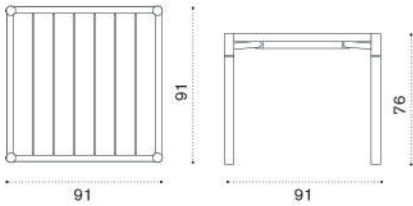

seat cushion 46x42 h2, espresso

- COVER313

Rain cover 62 x 60 h74

→ 6,5 | 1 box 62X82X127H 37 Kg → 4

Kilt

Square dining table 91x91

→ 18 4 | 1 box 96X96X207H 25 Kg

Item	Description
KITPQT1	Teak
KITPQT5	Pickled teak
COVER500	Rain cover 93 x 93 h78