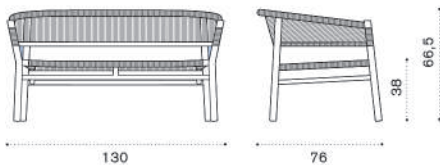

seat cushion 46x42 h2, espresso

- COVER313

Rain cover 62 x 60 h74

→ 6,5 | 1 box 62X82X127H 37 Kg → 4

Kilt

Square dining table 91x91

→ 18 4 | 1 box 96X96X207H 25 Kg

Item	Description
KITPQT1	Teak
KITPQT5	Pickled teak
COVER500	Rain cover 93 x 93 h78

Square coffee table 65x65

→ 7 | 1 box 75X74X40H 15 Kg

KITCQT1	Teak
KITCQT5	Pickled teak
COVER501	Rain cover 73 x 73 h38

2 seater sofa

KID2T1RCS	Teak + round rope sand
KID2T5RCD	Pickled teak + round rope dark grey
KICUD20001-50	Cushion (seat+back) soft ivory/piping tortora
COVER620	Rain cover 135x78 h70

→ 13 | 1 box 85X135X75H 20 Kg

Kilt

Design: Marcello Ziliani

Lounge armchair

Item	Description
  KIPLT1RCS	Teak + round rope sand
  KIPLT1R56	Teak + round rope olive green
  KIPLT1R52	Teak + round rope ruby wine
  KIPLT5RCD	Pickled teak + round rope dark grey
 KICUPL0001-50	Cushion (seat+back) soft ivory/piping tortora
 COVER502	Rain cover 78 x 72 h70