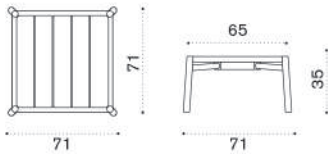

seat cushion 46x42 h2, espresso

- COVER313

Rain cover 62 x 60 h74

→ 6,5 | 1 box 62X82X127H 37 Kg → 4

Kilt

Square dining table 91x91

→ 18 4 | 1 box 96X96X207H 25 Kg

Item	Description
KITPQT1	Teak
KITPQT5	Pickled teak
COVER500	Rain cover 93 x 93 h78

Square coffee table 65x65

→ 7 | 1 box 75X74X40H 15 Kg

KITCQT1	Teak
KITCQT5	Pickled teak
COVER501	Rain cover 73 x 73 h38

2 seater sofa

KID2T1RCS	Teak + round rope sand
KID2T5RCD	Pickled teak + round rope dark grey
KICUD20001-50	Cushion (seat+back) soft ivory/piping tortora
COVER620	Rain cover 135x78 h70