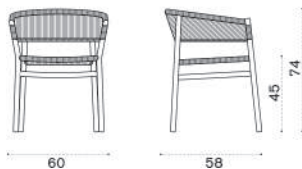

Warmwhite + round rope light grey

- KIPDD44RCD

Warmgrey + round rope dark grey

- KICUPDAW24

seat cushion 46x42 h2, nature grey

- KICUPDAW25

seat cushion 46x42 h2, nature white

- KICUPDAW39

seat cushion 46x42 h2, espresso

- COVER313

Rain cover 62 x 60 h74

→ 6,5 | 1 box 62X82X127H 37 Kg → 4

Kilt

Square dining table 91x91

→ 18 4 | 1 box 96X96X207H 25 Kg

Item	Description
KITPQT1	Teak
KITPQT5	Pickled teak
COVER500	Rain cover 93 x 93 h78