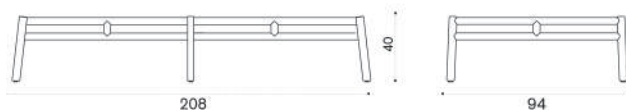

→ 20 | 1 box 98X215X40H 24 Kg