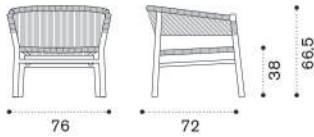

seat cushion 46x42 h2, espresso

- COVER313

Rain cover 62 x 60 h74

→ 6,5 | 1 box 62X82X127H 37 Kg → 4

Kilt

Square dining table 91x91

→ 18 4 | 1 box 96X96X207H 25 Kg

Item	Description
KITPQT1	Teak
KITPQT5	Pickled teak
COVER500	Rain cover 93 x 93 h78

Square coffee table 65x65

→ 7 | 1 box 75X74X40H 15 Kg

KITCQT1	Teak
KITCQT5	Pickled teak
COVER501	Rain cover 73 x 73 h38

2 seater sofa

KID2T1RCS	Teak + round rope sand
KID2T5RCD	Pickled teak + round rope dark grey
KICUD20001-50	Cushion (seat+back) soft ivory/piping tortora
COVER620	Rain cover 135x78 h70

→ 13 | 1 box 85X135X75H 20 Kg

Kilt

Design: Marcello Ziliani

Lounge armchair

Item	Description
  KIPLT1RCS	Teak + round rope sand
  KIPLT1R56	Teak + round rope olive green
  KIPLT1R52	Teak + round rope ruby wine
  KIPLT5RCD	Pickled teak + round rope dark grey
 KICUPL0001-50	Cushion (seat+back) soft ivory/piping tortora
 COVER502	Rain cover 78 x 72 h70