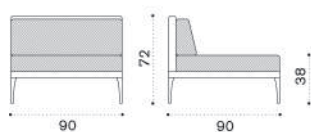

→ 36,5 | 1 box 172X102X82H 46,5 Kg

Item

- IFD3D44W22
- IFD3D43W23

Description

Alu. + lightwick warmgrey
 Alu. + lightwick warmwhite

- IFCUD3AW24
- IFCUD3AW25
- COVER233

Cushions, (seat+back), nature grey
 Cushions, (seat+back), nature white
 Rain cover 161 x 91 h71

Lounge armchair

→ 29 | 1 box 103X103X82H 35 Kg

- IFPLD44W22
- IFPLD43W23

Alu. + lightwick warmgrey
 Alu. + lightwick warmwhite

- IFCUPLAW24
- IFCUPLAW25
- COVER234

Cushions, (seat+back), nature grey
 Cushions, (seat+back), nature white
 Rain cover 91 x 91 h71

Infinity

Square coffee table 90x90

→ 15 | 1 box 93X93X28H 21 Kg

Item

- IFTCQD44
- IFTCQD43
- COVER114

Description

- Alu. warmgrey
- Alu. warmwhite
- Rain cover 91 x 91 h23

Rectangular coffee table 120x90

→ 18 | 1 box 92X123X28H 24 Kg

- IFTCRD44
- IFTCRD43
- COVER115

- Alu. warmgrey
- Alu. warmwhite
- Rain cover 121 x 91 h23

Central module

→ 27 | 1 box 103X103X82H 33 Kg

- IFDMCM1D44W22
- IFDMCM1D43W23
- IFCUDMCM1AW24
- IFCUDMCM1AW25
- COVER226