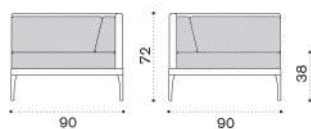

→ 36,5 | 1 box 172X102X82H 46,5 Kg

Item

- IFD3D44W22
- IFD3D43W23

Description

Alu. + lightwick warmgrey
 Alu. + lightwick warmwhite

- IFCUD3AW24
- IFCUD3AW25
- COVER233

Cushions, (seat+back), nature grey
 Cushions, (seat+back), nature white
 Rain cover 161 x 91 h71

Infinity

Square coffee table 90x90

→ 15 | 1 box 93X93X28H 21 Kg

Item

- IFTCQD44
- IFTCQD43
- COVER114

Description

- Alu. warmgrey
- Alu. warmwhite
- Rain cover 91 x 91 h23

Rectangular coffee table 120x90

→ 18 | 1 box 92X123X28H 24 Kg

- IFTCRD44
- IFTCRD43
- COVER115

- Alu. warmgrey
- Alu. warmwhite
- Rain cover 121 x 91 h23

Central module

→ 27 | 1 box 103X103X82H 33 Kg

- IFDMCM1D44W22
- IFDMCM1D43W23
- IFCUDMCM1AW24
- IFCUDMCM1AW25
- COVER226

- Alu. + lightwick warmgrey
- Alu. + lightwick warmwhite
- Cushions, (seat+back), nature grey
- Cushions, (seat+back), nature white
- Rain cover 91 x 91 h71

Corner module

→ 28,5 | 1 box 103X103X82H 35,5 Kg