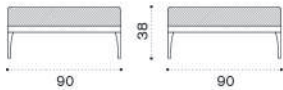

- IFDMAUD44W22
- IFDMAUD43W23
- IFCUDMAUAW24
- IFCUDMAUAW25
- COVER228

- Alu. + lightwick warmgrey
- Alu. + lightwick warmwhite
- Cushions, (seat+back), nature grey
- Cushions, (seat+back), nature white
- Rain cover 91 x 91 h71

Infinity

Design: Ethimo

XL central module

→ 34 | 1 box 172X102X82H 44 Kg

Item	Description
IFDMCM2D44W22	Alu. + lightwick warmgrey
IFDMCM2D43W23	Alu. + lightwick warmwhite
IFCUDMCM2AW24	Cushions, (seat+back), nature grey
IFCUDMCM2AW25	Cushions, (seat+back), nature white
COVER227	Rain cover 161 x 91 h71

Pouf

→ 20 | 1 box 103X103X48H 24 Kg

IFPUD44W22	Alu. warmgrey
IFPUD43W23	Alu. warmwhite
IFCUPUAW24	Cushion, nature grey
IFCUPUAW25	Cushion, nature white
COVER113	Rain cover 90 x 90 h35

XL corner module - Left