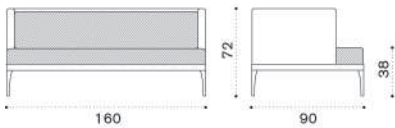

→ 36,5 | 1 box 172X102X82H 46,5 Kg

Item

- IFD3D44W22
- IFD3D43W23

Description

Alu. + lightwick warmgrey
 Alu. + lightwick warmwhite

- IFCUD3AW24
- IFCUD3AW25
- COVER233

Cushions, (seat+back), nature grey
 Cushions, (seat+back), nature white
 Rain cover 161 x 91 h71

Lounge armchair

→ 29 | 1 box 103X103X82H 35 Kg

- IFPLD44W22
- IFPLD43W23

Alu. + lightwick warmgrey
 Alu. + lightwick warmwhite

- IFCUPLAW24
- IFCUPLAW25
- COVER234

Cushions, (seat+back), nature grey
 Cushions, (seat+back), nature white
 Rain cover 91 x 91 h71