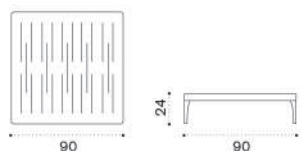

→ 36,5 | 1 box 172X102X82H 46,5 Kg

Item

- IFD3D44W22
- IFD3D43W23

Description

Alu. + lightwick warmgrey
 Alu. + lightwick warmwhite

- IFCUD3AW24
- IFCUD3AW25
- COVER233

Cushions, (seat+back), nature grey
 Cushions, (seat+back), nature white
 Rain cover 161 x 91 h71

Lounge armchair

→ 29 | 1 box 103X103X82H 35 Kg

- IFPLD44W22
- IFPLD43W23

Alu. + lightwick warmgrey
 Alu. + lightwick warmwhite

- IFCUPLAW24
- IFCUPLAW25
- COVER234

Cushions, (seat+back), nature grey
 Cushions, (seat+back), nature white
 Rain cover 91 x 91 h71

Infinity

Square coffee table 90x90

→ 15 | 1 box 93X93X28H 21 Kg

Item

- IFTCQD44
- IFTCQD43
- COVER114

Description

- Alu. warmgrey
- Alu. warmwhite
- Rain cover 91 x 91 h23

Rectangular coffee table 120x90