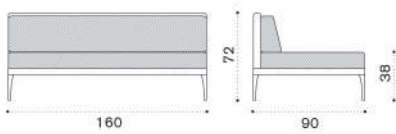

Infinity

Design: Ethimo

XL central module

→ 34 | 1 box 172X102X82H 44 Kg

Item	Description
IFDMCM2D44W22	Alu. + lightwick warmgrey
IFDMCM2D43W23	Alu. + lightwick warmwhite
IFCUDMCM2AW24	Cushions, (seat+back), nature grey
IFCUDMCM2AW25	Cushions, (seat+back), nature white
COVER227	Rain cover 161 x 91 h71

Pouf