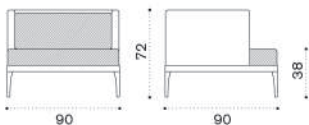

Infinity

Design: Ethimo

Collection composed of:
 lounge armchair / 3 seater sofa / modular sofa
 / daybed / pouf / coffee table / sun lounger

Material

Lightwick Warmgrey + Metal
 Textured matt Warmgrey

Metal Textured matt
 Warmgrey + Ethitex Dove
 Grey

→ 36,5 | 1 box 172X102X82H 46,5 Kg

Item

- IFD3D44W22
- IFD3D43W23

Description

Alu. + lightwick warmgrey
 Alu. + lightwick warmwhite

- IFCUD3AW24
- IFCUD3AW25
- COVER233

Cushions, (seat+back), nature grey
 Cushions, (seat+back), nature white
 Rain cover 161 x 91 h71

Lounge armchair

→ 29 | 1 box 103X103X82H 35 Kg

- IFPLD44W22
- IFPLD43W23

Alu. + lightwick warmgrey
 Alu. + lightwick warmwhite

- IFCUPLAW24
- IFCUPLAW25
- COVER234

Cushions, (seat+back), nature grey
 Cushions, (seat+back), nature white
 Rain cover 91 x 91 h71