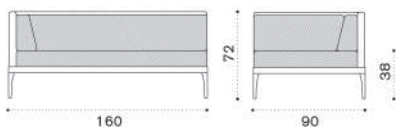

→ 38,5 | 1 box 172X102X82H 48 Kg

IFDMFDD44W22	Right module, alu. + lightwick w.grey
IFDMFDD43W23	Right module, alu. + lightwick w.white
IFCUDMFDAW24	Cushions, right (seat+back), n. grey
IFCUDMFDAW25	Cushions, right (seat+back), n. white
COVER229	Rain cover 161 x 91 h71, right