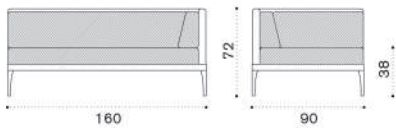

Infinity

Design: Ethimo

XL central module

→ 34 | 1 box 172X102X82H 44 Kg

Item	Description
IFDMCM2D44W22	Alu. + lightwick warmgrey
IFDMCM2D43W23	Alu. + lightwick warmwhite
IFCUDMCM2AW24	Cushions, (seat+back), nature grey
IFCUDMCM2AW25	Cushions, (seat+back), nature white
COVER227	Rain cover 161 x 91 h71

Pouf

→ 20 | 1 box 103X103X48H 24 Kg

IFPUD44W22	Alu. warmgrey
IFPUD43W23	Alu. warmwhite
IFCUPUAW24	Cushion, nature grey
IFCUPUAW25	Cushion, nature white
COVER113	Rain cover 90 x 90 h35

XL corner module - Left