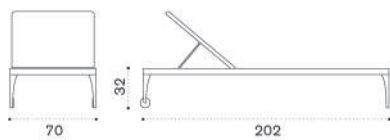

→ 17-13 | 1 box 75X46X211H 46 Kg + 1 box cushion 120X67X16H 4 Kg | 1 box 75X46X211H 40 Kg → 2

IFLED44W22	Alu. + lightwick warmgrey
IFLED43W23	Alu. + lightwick warmwhite
IFLED44E52	Alu. warmgrey + ethitex dove grey
IFLED43E57	Alu. warmwhite + ethitex white
IFCULEAW24	Mattress, nature grey, H 7 D 66 L 195
IFCULEAW25	Mattress, nature white, H 7 D 66 L 195
COVER140	Rain cover 210 x 70 h30

Smart - side table