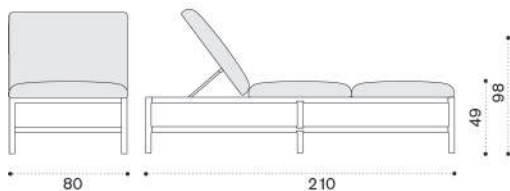

Item	Description
GLTCRH1T1LI	Teak + ice white
GLTCRH1T5LS	Pickled teak + sand
COVER410	Rain cover 67 x 102 h25

Square coffee table 100x100 h35

→ 15 | 1 box 106X106X42H 27,5 Kg

Item	Description
GLTCQH1T1LI	Teak + ice white
GLTCQH1T5LS	Pickled teak + sand
COVER409	Rain cover 102 x 102 h35

Sunbed

→ 29 | 1 box 82X215X51H 40 Kg

GLLET1AW25	Teak + light grey + n. white
GLLET1AW24	Teak + light grey + n. grey
GLLET1PP50	Teak + light grey + corda
GLLET5AW25	Pickled teak + taupe + n. white
GLLET5AW24	Pickled teak + taupe + n. grey
GLLET5PP50	Pickled teak + taupe + corda
COVER503	Rain cover 212 x 82 h51