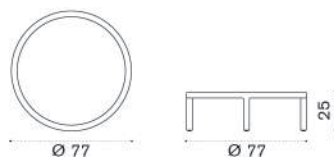

Coffee table Ø77 h25

  GLTCTH1T1LI	Teak + ice white, h 25
  GLTCTH1T5LS	Pickled teak + sand, h 25
 COVER412	Rain cover Ø 80 h25

 → 9 |  1 box 81X81X31H 13 Kg

Grand Life

Design: Christophe Pillet

Coffee table Ø77 h45