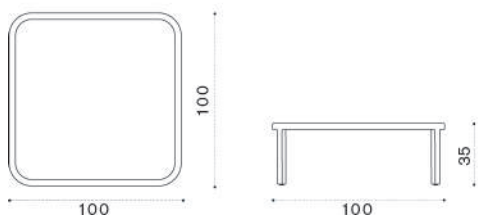

Coffee table Ø77 h25

  GLTCTH1T1LI	Teak + ice white, h 25
  GLTCTH1T5LS	Pickled teak + sand, h 25
 COVER412	Rain cover Ø 80 h25

 → 9 |  1 box 81X81X31H 13 Kg

Grand Life

Design: Christophe Pillet

Coffee table Ø77 h45

→ 9 | 1 box 81X81X57H 16 Kg

Item	Description
GLTCTH2T1LI	Teak + ice white, h 45
GLTCTH2T5LS	Pickled teak + sand, h 45
COVER411	Rain cover Ø 80 h45

Rectangular coffee table 100x65 h25

→ 10 | 1 box 104X71X33H 17 Kg

Item	Description
GLTCRH1T1LI	Teak + ice white
GLTCRH1T5LS	Pickled teak + sand
COVER410	Rain cover 67 x 102 h25

Square coffee table 100x100 h35

→ 15 | 1 box 106X106X42H 27,5 Kg

Item	Description
GLTCQH1T1LI	Teak + ice white
GLTCQH1T5LS	Pickled teak + sand
COVER409	Rain cover 102 x 102 h35