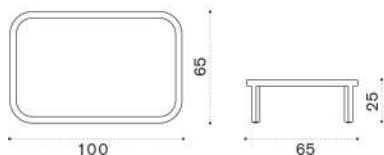

Coffee table Ø77 h25

  GLTCTH1T1LI	Teak + ice white, h 25
  GLTCTH1T5LS	Pickled teak + sand, h 25
 COVER412	Rain cover Ø 80 h25

 → 9 |  1 box 81X81X31H 13 Kg

Grand Life

Design: Christophe Pillet

Coffee table Ø77 h45

→ 9 | 1 box 81X81X57H 16 Kg

Item	Description
GLTCTH2T1LI	Teak + ice white, h 45
GLTCTH2T5LS	Pickled teak + sand, h 45
COVER411	Rain cover Ø 80 h45

Rectangular coffee table 100x65 h25

→ 10 | 1 box 104X71X33H 17 Kg