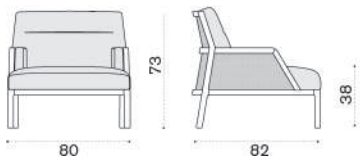

Rain cover

Ethi-Care

Bergère armchair

📦 → 19 | 📦 1 box 95X95X133H 66 Kg + 1 boc cushions 63X63X112H 12 Kg 📦 → 2

Item

GLPIT1R1
 GLPIT5R2

Description

Teak + light grey rope
 Pickled teak + taupe rope