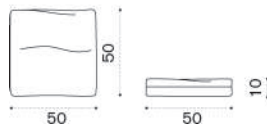

Grand Life

XL sofa

	Item	Description
	GLD3T1R1	Teak + light grey rope
	GLD3T5R2	Pickled teak + taupe rope
	GLCUDI AW25	Cushion (seat+back), nature white
	GLCUDI AW24	Cushion (seat+back), nature grey
	GLCUDI PP50	Cushion (seat+back), corda
	COVER407	Rain cover 245 x 112 h61
	→ 52 | 1 box 124X257X873H 136 Kg	

Complementary back cushion for XL sofa and lounge armchair

GLCUSCAW25	Back cushion, nature white
GLCUSCAW24	Back cushion, nature grey
GLCUSCPP50	Back cushion, corda

→ 1,3

Dining armchair

	GLPDT1R1	Teak + light grey rope
	GLPDT5R2	Pickled teak + taupe rope
	GLCUPDAW25	Seat cushion, nature white
	GLCUPDAW24	Seat cushion, nature grey
	GLCUPDPP50	Seat cushion, corda
	COVER806	Rain cover 60x64 h62
	→ 10,5 | 1 box 60X64X90H 14 Kg	

Coffee table Ø77 h25

GLTCTH1T1LI	Teak + ice white, h 25
GLTCTH1T5LS	Pickled teak + sand, h 25
COVER412	Rain cover Ø 80 h25