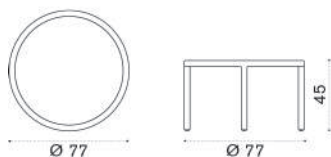

Coffee table Ø77 h25

  GLTCTH1T1LI	Teak + ice white, h 25
  GLTCTH1T5LS	Pickled teak + sand, h 25
 COVER412	Rain cover Ø 80 h25

 → 9 |  1 box 81X81X31H 13 Kg

Grand Life

Design: Christophe Pillet

Coffee table Ø77 h45

→ 9 | 1 box 81X81X57H 16 Kg

Item	Description
GLTCTH2T1LI	Teak + ice white, h 45
GLTCTH2T5LS	Pickled teak + sand, h 45
COVER411	Rain cover Ø 80 h45

Rectangular coffee table 100x65 h25

→ 10 | 1 box 104X71X33H 17 Kg