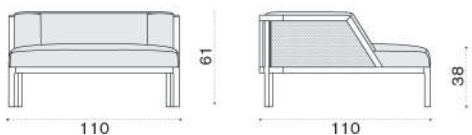

Rain cover

Ethi-Care

Bergère armchair

📦 → 19 | 📦 1 box 95X95X133H 66 Kg + 1 boc cushions 63X63X112H 12 Kg 📦 → 2

Item

GLPIT1R1
 GLPIT5R2

Description

Teak + light grey rope
 Pickled teak + taupe rope

GLCUPIAW25
 GLCUPIAW24
 GLCUIPP50
 COVER405

Cushion (seat+back), nature white
 Cushion (seat+back), nature grey
 Cushion (seat+back), corda
 Rain cover 84 x 87 h73

Lounge armchair

📦 → 28,5 | 📦 1 box 123X119X80H 59,5 Kg