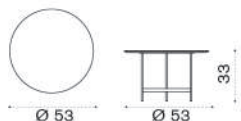

Calipso

Coffee table Ø53 H33

Item	Description
●● CPTCTH2DGLI	Dark grey + ice white
●● CPTCTH2DGLEE	Dark grey + brown
●● CPTCTH2DGPSP	Dark grey + acquamarina
● COVER665	Rain cover Ø 55 x h33

→ 10 | 1 box 58X58X43H 12 Kg

Coffee table 140x65 H25

●● CPTCRM2DGLI	Dark grey + ice white
●● CPTCRM2DGLEE	Dark grey + brown
● COVER666	Rain cover 141 x 66 h24