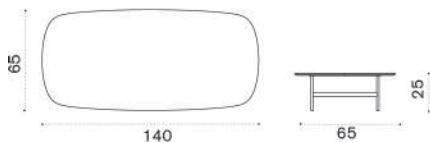

→ 30 | 1 box 145X70X28H 32 Kg

Coffee table 80x35 H7

●● CPTCRM1DGLI	Dark grey + ice white
●● CPTCRM1DGLEE	Dark grey + brown