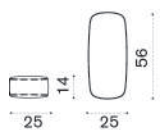

→ 1 | 1 box cushion 27X27X60H 2 Kg