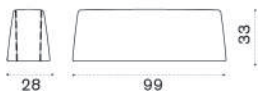

→ 5.5 | 1 box cushion 101X30X35H 7 Kg

Armrest cushion

● CPCUBRO001	Armrest cushion, soft ivory melange
● CPCUBRO732	Armrest cushion, aquamarine