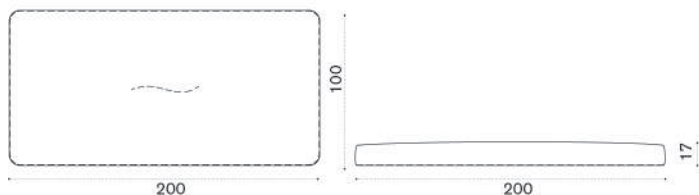

→ 14 | 1 box cushion 202X102X20H 16 Kg