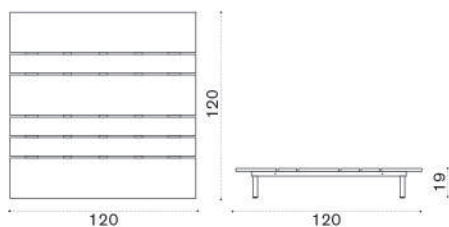

## S module 120x120

Item	Description
CPBAM1T1DG	Teak + alu. dark grey
COVER660	Rain cover 121 x121xh34

→ 27 | 1 box 128X128X20H 30 Kg