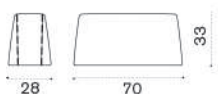

Calipso

Short back cushion

Item	Description
● CPCUSCM10001	Back cushion, soft ivory melange
● CPCUSCM10732	Back cushion, aquamarine
● COVER663	Rain cover 71 x 28 h33,5

→ 4 | 1 box cushion 72X30X35H 6 Kg

Long back cushion

● CPCUSCM20001	Back cushion, soft ivory melange
● CPCUSCM20732	Back cushion, aquamarine
● COVER664	Rain cover 100 x28 xh 33,5