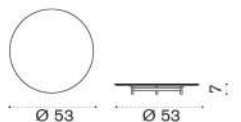

→ 9 | 1 box 58X58X10H 11 Kg