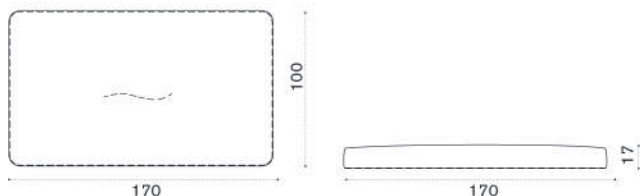

→ 12 | 1 box cushion 172X102X20H 14 Kg

Cushion 200x100

- CPCUM30001
- CPCUM30732

Seat cushion, soft ivory melange

Seat cushion, aquamarine