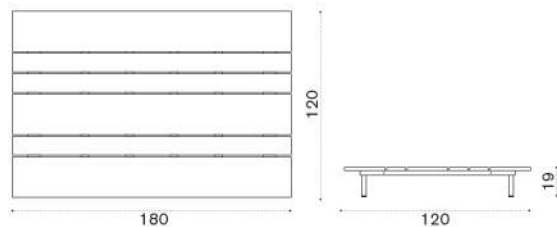

→ 39,5 | 1 box 190X130X40H 55 Kg

XL module 120x240

CPBAM3T1DG	Teak + alu. dark grey
COVER662	Rain cover 121 x241xh34